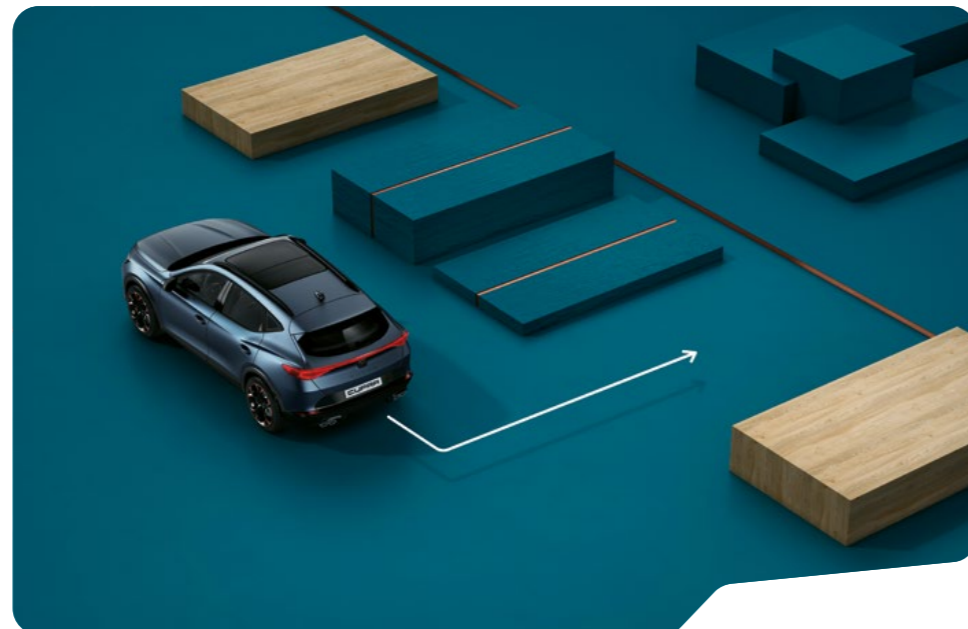

← **LANE ASSIST**

With corrective steering technology, Lane Assist keeps you in your chosen lane, making an effective contribution towards the prevention of accidents.

Our global range of cars and product specifications varies from country to country. Please, visit your local CUPRA website to know more about the product offer available for you.

← *LIGHT ASSIST*

The CUPRA Ateca is equipped with Light Assist and uses a windscreen camera to detect traffic around you, automatically switching from main beam to avoid dazzling oncoming traffic.

← *TRAFFIC SIGN RECOGNITION*

With built-in Traffic Sign Recognition technology, the integrated front camera lets you see upcoming speed limits and overtaking restrictions via your Digital Cockpit.

→ *PARK ASSIST*

Park Assist gets you in and out of your parking spot with autonomous ease, by measuring the distance between the back of your CUPRA Ateca and taking control of steering so that all you have to do is accelerate or decelerate.