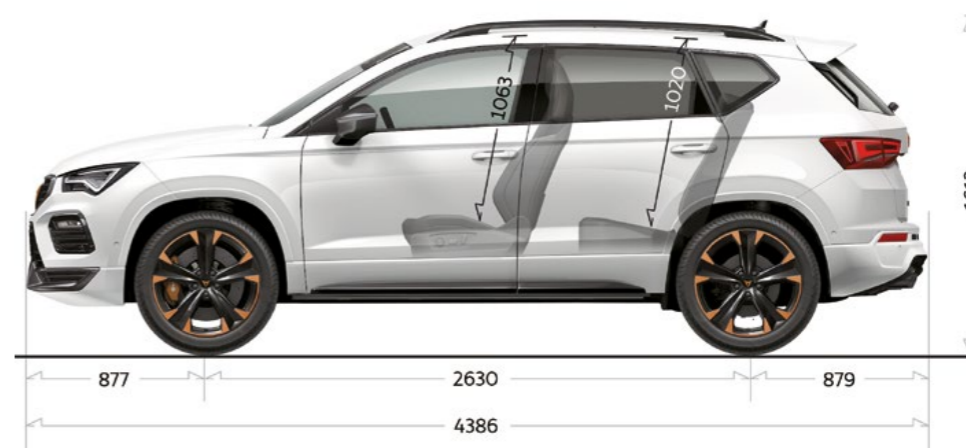

TECHNICAL SPECIFICATIONS

CHASSIS

	2.0 TSI 300 HP (221 kW) DSG-7 Start/Stop 4DRIVE	2.0 TSI 190 HP (140 kW) DSG-7 4DRIVE	1.5 TSI 150 HP (110 kW) DSG-7
Front suspension	Independent type McPherson - coil springs - hydraulic shock absorber		
Rear suspension	Multilink axle, coil springs and hydraulic shock absorber	Multilink axle, coil springs and hydraulic shock absorber	Semirigid axle, coil springs and hydraulic shock absorber
Steering System	R-EPS Progressive steering	R-EPS Progressive steering	R-EPS Progressive steering
Turning diameter (m)	10.8	10.8	10.8
Brake system	Dual hydraulic circuit and brake system diagonal split with brake booster		
Front and rear brake type	Front and rear ventilated disc brakes	Front ventilated disc brakes and rear solid disc brakes	Front ventilated disc brakes and rear solid disc brakes
Front brakes (mm)	CUPRA brakes: 340x30 Brembo calipers: 370x32	CUPRA brakes: 312x25	CUPRA brakes: 312x25
Rear brakes (mm)	310x22	272x10	272x10
Rims	8Jx19 ET45	8Jx19 ET45	8Jx19 ET45
Tyres	245/40 R19 94W	245/40 R19 94W	235/40 R19 96Y

WHEELS

PACKAGE

	2.0 TSI 300 HP (221 kW) DSG-7 Start/Stop 4DRIVE	2.0 TSI 190 HP (140 kW) DSG-7 4DRIVE	1.5 TSI 150 HP (110 kW) DSG-7
Body Type	A-SUV	A-SUV	A-SUV
Length/width/height (mm)	4,386 / 1,841 / 1,599 (roof) - 1,613 (roof rails)	4381 / 1841 / 1611 (roof) - 1,625 (roof rails)	4381 / 1841 / 1601 (roof) - 1,615 (roof rails)
Wheelbase (mm)	2,630	2,630	2,638
Front/Rear track (mm)	1,575 / 1,549	1,572 / 1,544	1,576 / 1,541
Boot capacity (l)	485	485	510
Fuel tank capacity (l)	55	55	50
In running order with driver (kg)	1,628	1,580	1,418
In running order with driver (kg) Front/Rear	966 / 662	938 / 642	847 / 571
Maximum weight allowed (kg)	2130	2090	1940

WEIGHTS

Our global range of cars and product specifications varies from country to country. Please, visit your local CUPRA website to know more about the product offer available for you.