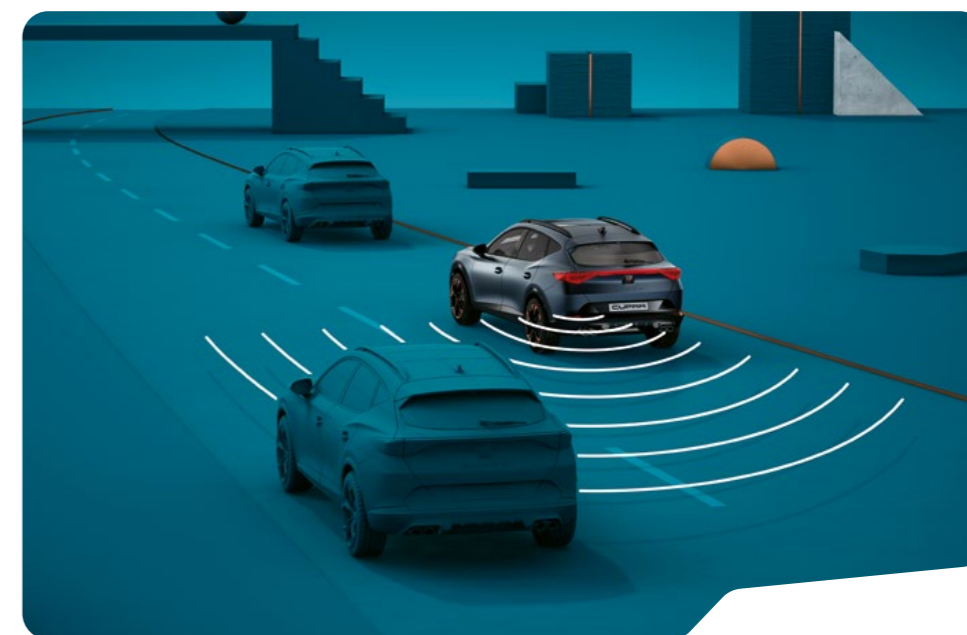

↗ POWERED BY PRISTINE SOUND

The CUPRA Ateca's BeatsAudio™ System is pure bliss for the ears. Driven by an impressive 340W amplifier to give you full high-fidelity sound.

↓ IMPECCABLE PARKING

Cameras on the front, rear and exterior mirrors give you a 360° view of your car's surroundings. So parking your CUPRA Ateca is always a pleasure.

→ **ACC PREDICTIVE**

Keep aware of surrounding cars, upcoming bends or speed limit changes and have your course corrected accordingly.

→ **EXIT ASSIST**

This system warns you of upcoming traffic behind you, meaning you'll never have to worry about the blind spot.