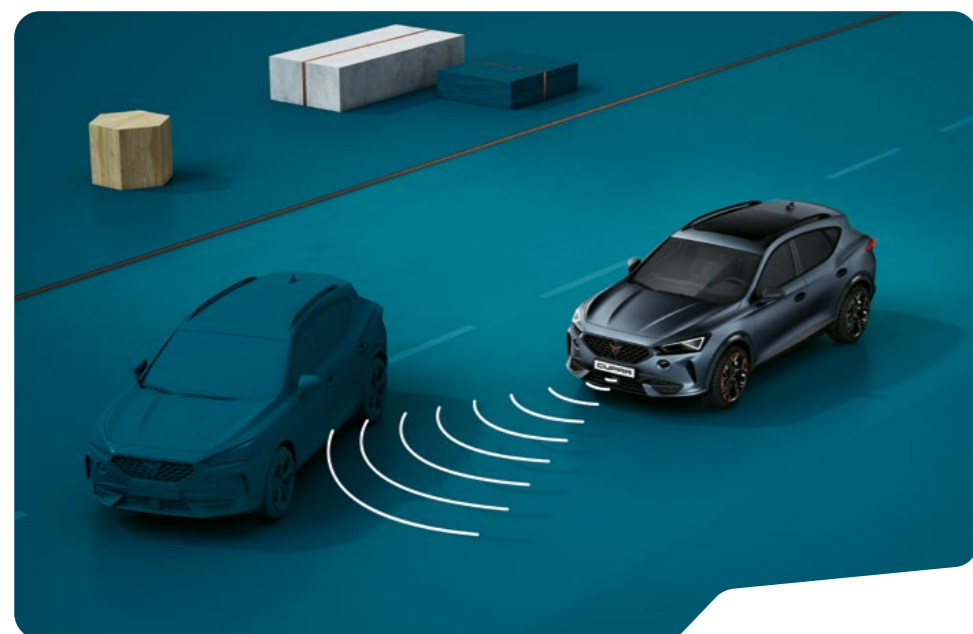

↗ POWERED BY PRISTINE SOUND

The CUPRA Ateca's BeatsAudio™ System is pure bliss for the ears. Driven by an impressive 340W amplifier to give you full high-fidelity sound.

↓ IMPECCABLE PARKING

Cameras on the front, rear and exterior mirrors give you a 360° view of your car's surroundings. So parking your CUPRA Ateca is always a pleasure.

→ **ACC PREDICTIVE**

Keep aware of surrounding cars, upcoming bends or speed limit changes and have your course corrected accordingly.

→ **EXIT ASSIST**

This system warns you of upcoming traffic behind you, meaning you'll never have to worry about the blind spot.