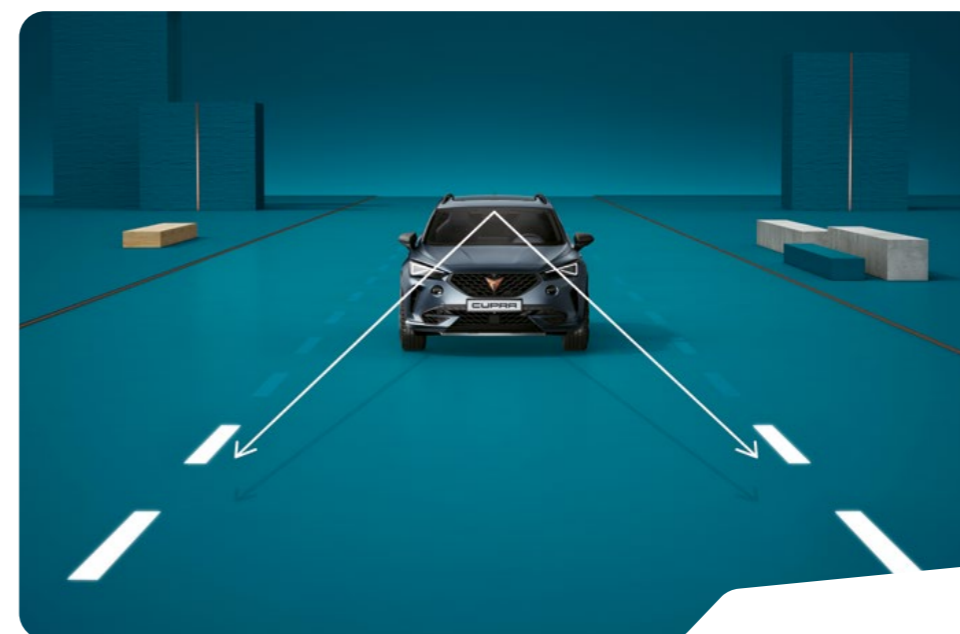

→ **ACC PREDICTIVE**

Keep aware of surrounding cars, upcoming bends or speed limit changes and have your course corrected accordingly.

→ **EXIT ASSIST**

This system warns you of upcoming traffic behind you, meaning you'll never have to worry about the blind spot.

← **FRONT ASSIST**

Potential collisions are prevented when autonomously cruising with ACC Predictive. The CUPRA Ateca keeps your set limit and will even automatically stop should your reactions falter.